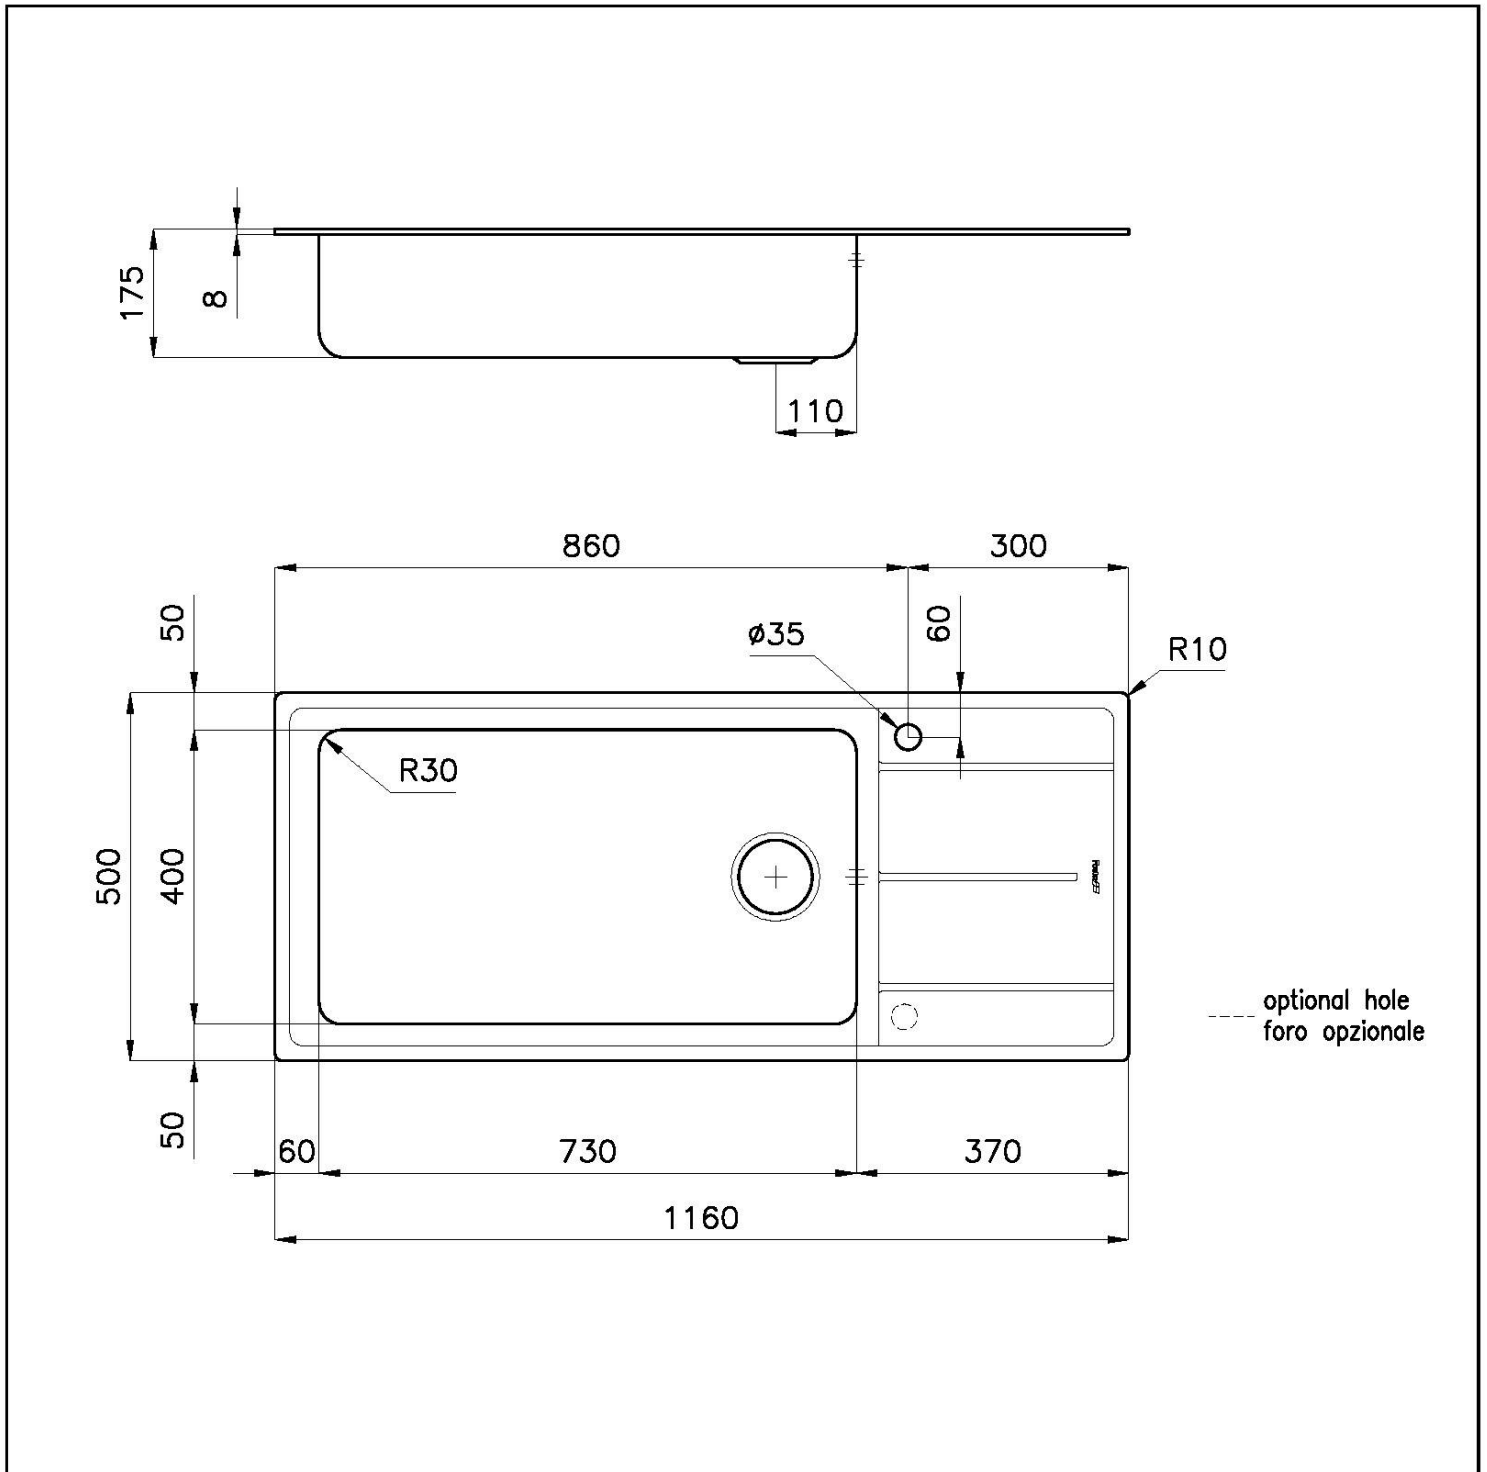

TECHNICAL DATA

OPTIONAL ACCESSORIES